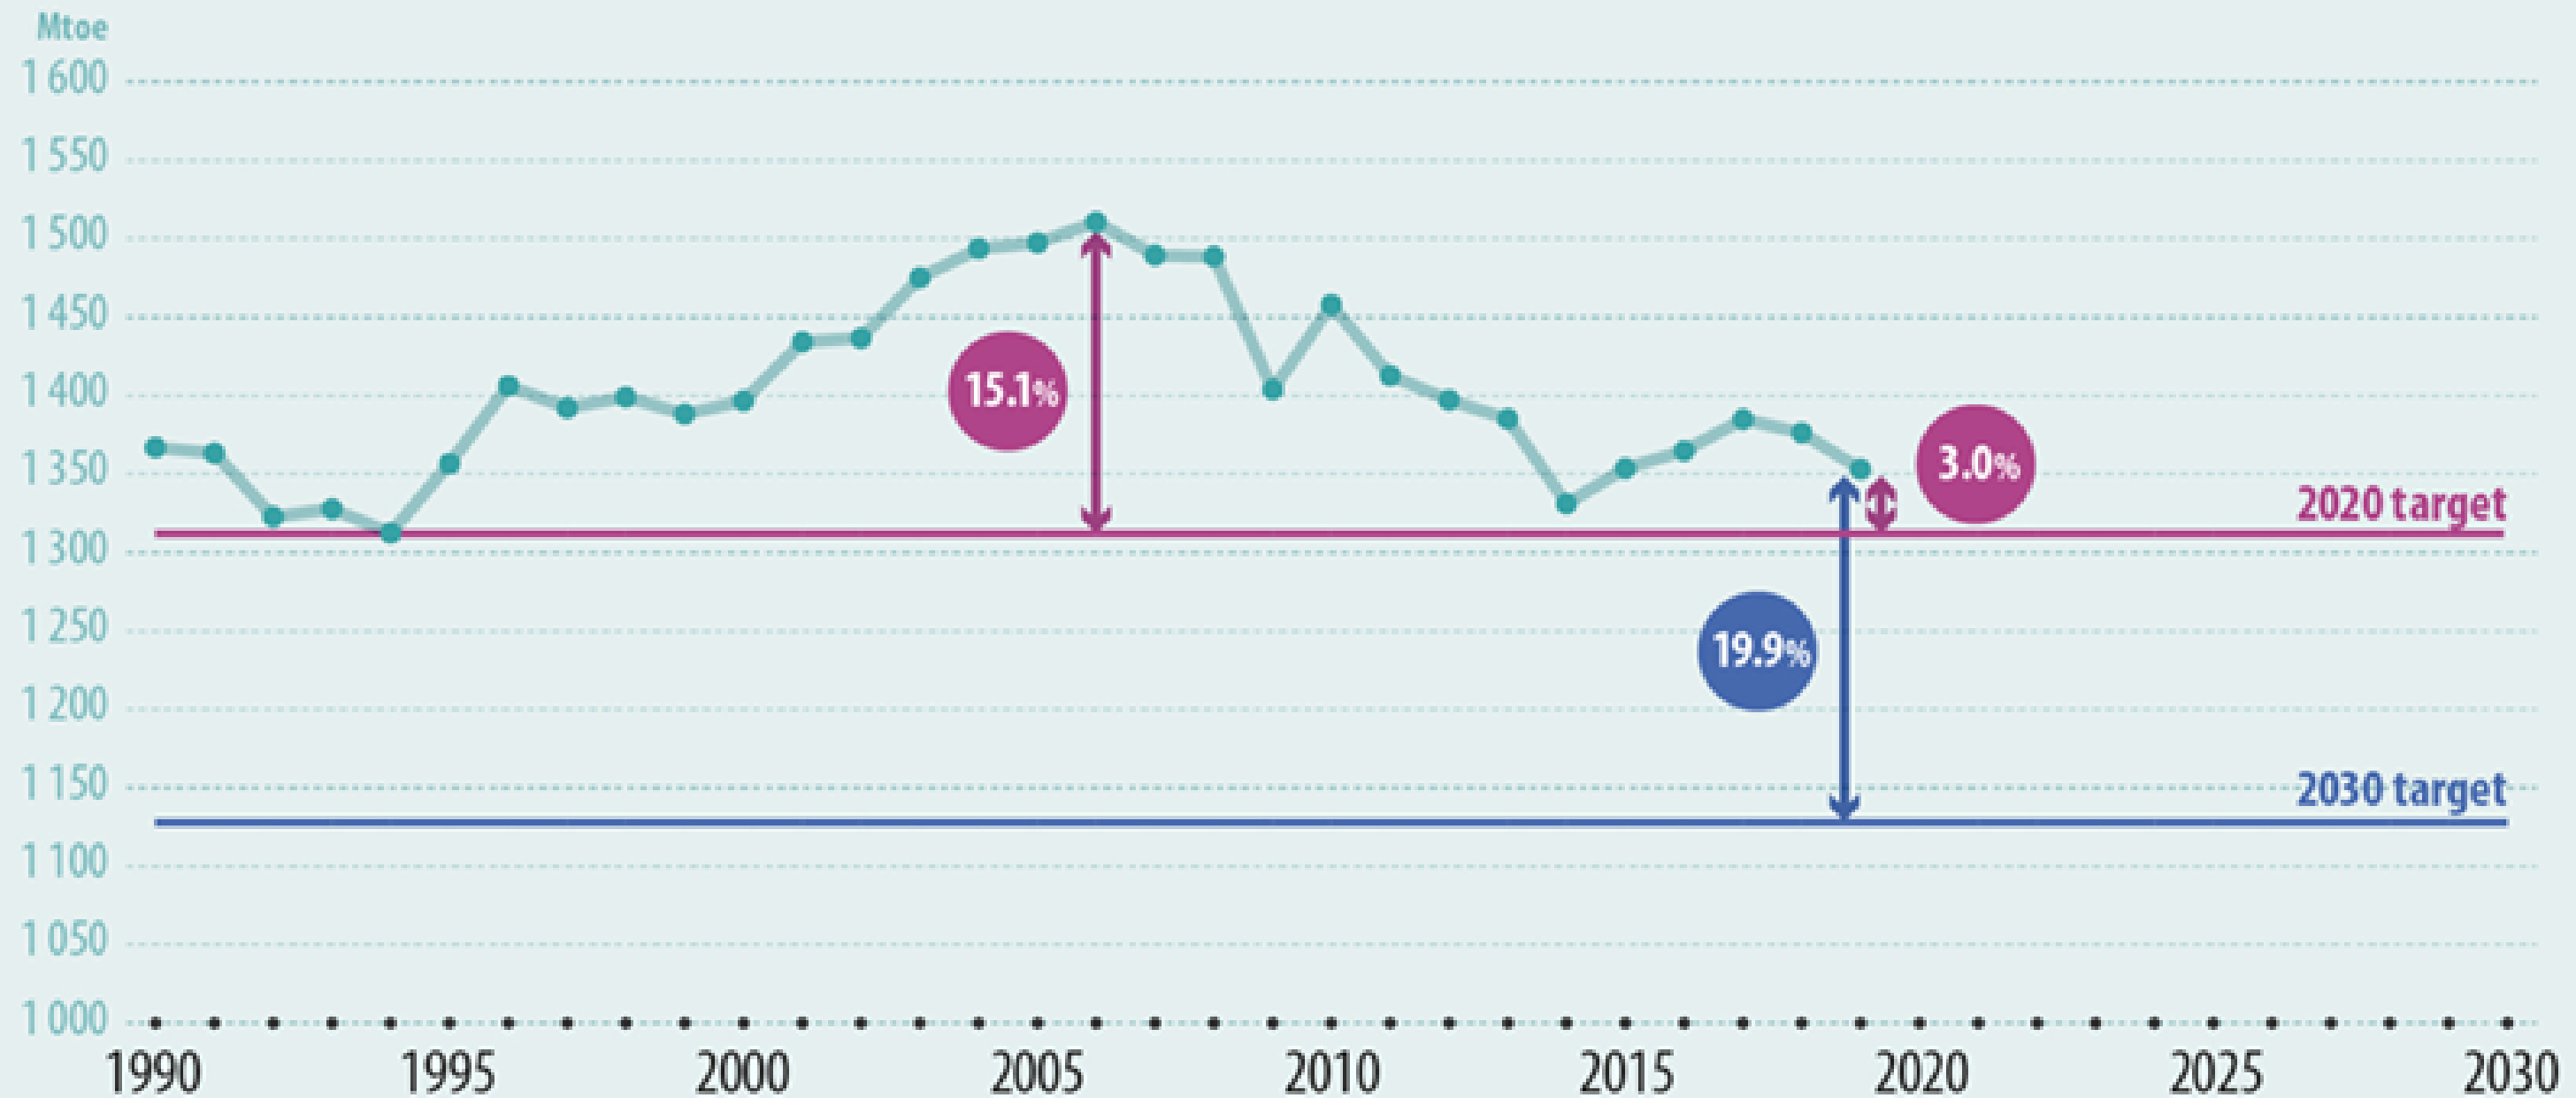

SMART-SPACE

1st April 2021

Mathieu Mori,
Programme Director

Towards a low carbon economy by 2050

- Key targets for 2030:
 - At least **40% (55%?)** cuts in greenhouse gas emissions (from 1990 levels)
 - At least **32%** share for renewable energy
 - At least **32.5%** improvement in energy efficiency

EU Energy efficiency targets

Primary energy consumption in the EU, distance to 2020 and 2030 targets

Challenges in the NWE programme area

- EU cooperation areas
- Other cooperation areas

Source: © EuroGeographics Association

Smart-Space's contribution to NWE

- Creation of a **methodology to engage stakeholders** and users of the public space in the design of a smart light system.
- Development of a **framework for a smart lighting system** and the functional requirements.
- Creation of a **SMART-SPACE Knowledge Center** for NWE cities and light experts.
- **4 pilot cities** (Tipperary, Middelburg, Sint-Niklaas and Oostende) with lamp posts, communication devices and sensor platforms.
- A **transition roadmap and accompanying implementation toolbox** will be produced to maximise the impact and to stimulate the roll-out of smart light systems in the NWE region.

Thematic orientation 2021-2027

New programme area 2021-2027

The NWE Programme area in 2021-2027 (as of March 2021)

- Regions already present in 2014-2020
- New regions joining in 2021-2027

Future Programme Timeline