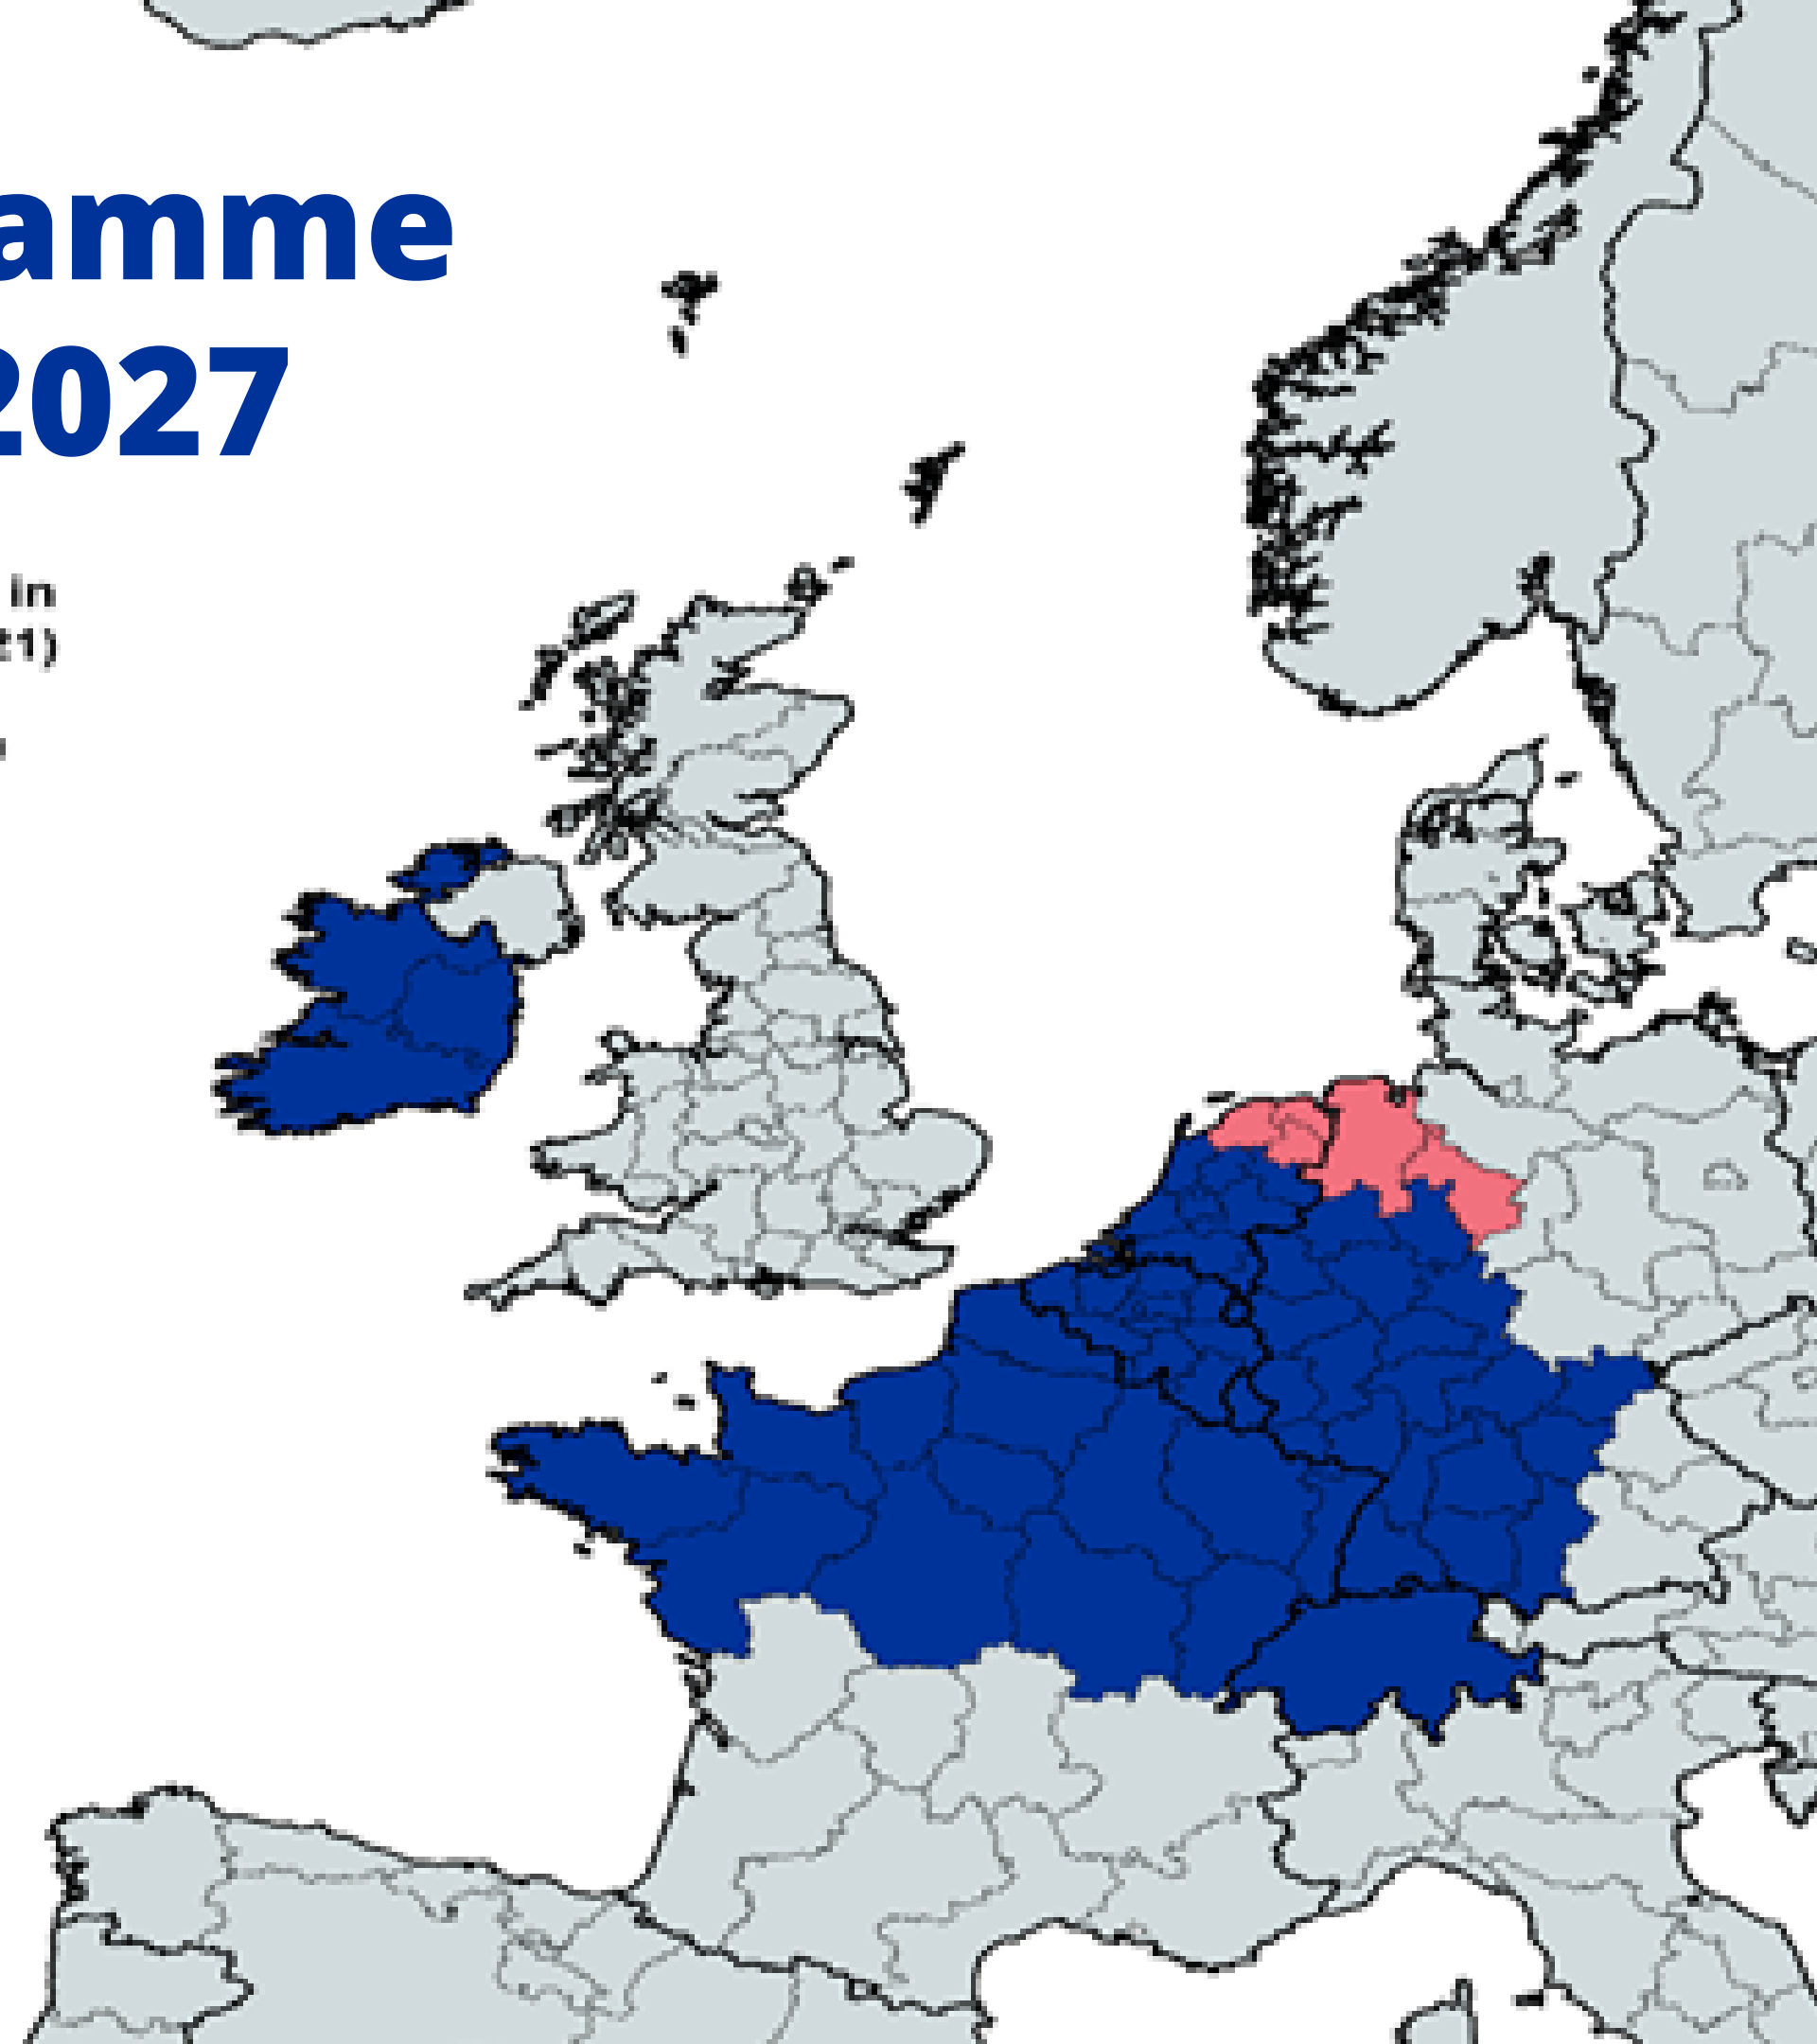

EU Energy efficiency targets

Primary energy consumption in the EU, distance to 2020 and 2030 targets

Challenges in the NWE programme area

- EU cooperation areas
- Other cooperation areas

Source: © EuroGeographics Association

Smart-Space's contribution to NWE

- Creation of a **methodology to engage stakeholders** and users of the public space in the design of a smart light system.
- Development of a **framework for a smart lighting system** and the functional requirements.
- Creation of a **SMART-SPACE Knowledge Center** for NWE cities and light experts.
- **4 pilot cities** (Tipperary, Middelburg, Sint-Niklaas and Oostende) with lamp posts, communication devices and sensor platforms.
- A **transition roadmap and accompanying implementation toolbox** will be produced to maximise the impact and to stimulate the roll-out of smart light systems in the NWE region.

Thematic orientation 2021-2027

New programme area 2021-2027

The NWE Programme area in 2021-2027 (as of March 2021)

- Regions already present in 2014-2020
- New regions joining in 2021-2027

Future Programme Timeline

- **June 2021**
 - Agreement between Member States on the new programme followed by European Commission approval
- **September – January 2021**
 - National / regional workshops throughout NWE territory to raise awareness and reach out to new target audiences.
- **October 2021**
 - EWRC workshop on “Supporting a green, smart and just transition in North-West Europe”
- **Spring 2022**
 - First Call for projects of the new Interreg North West Europe programme