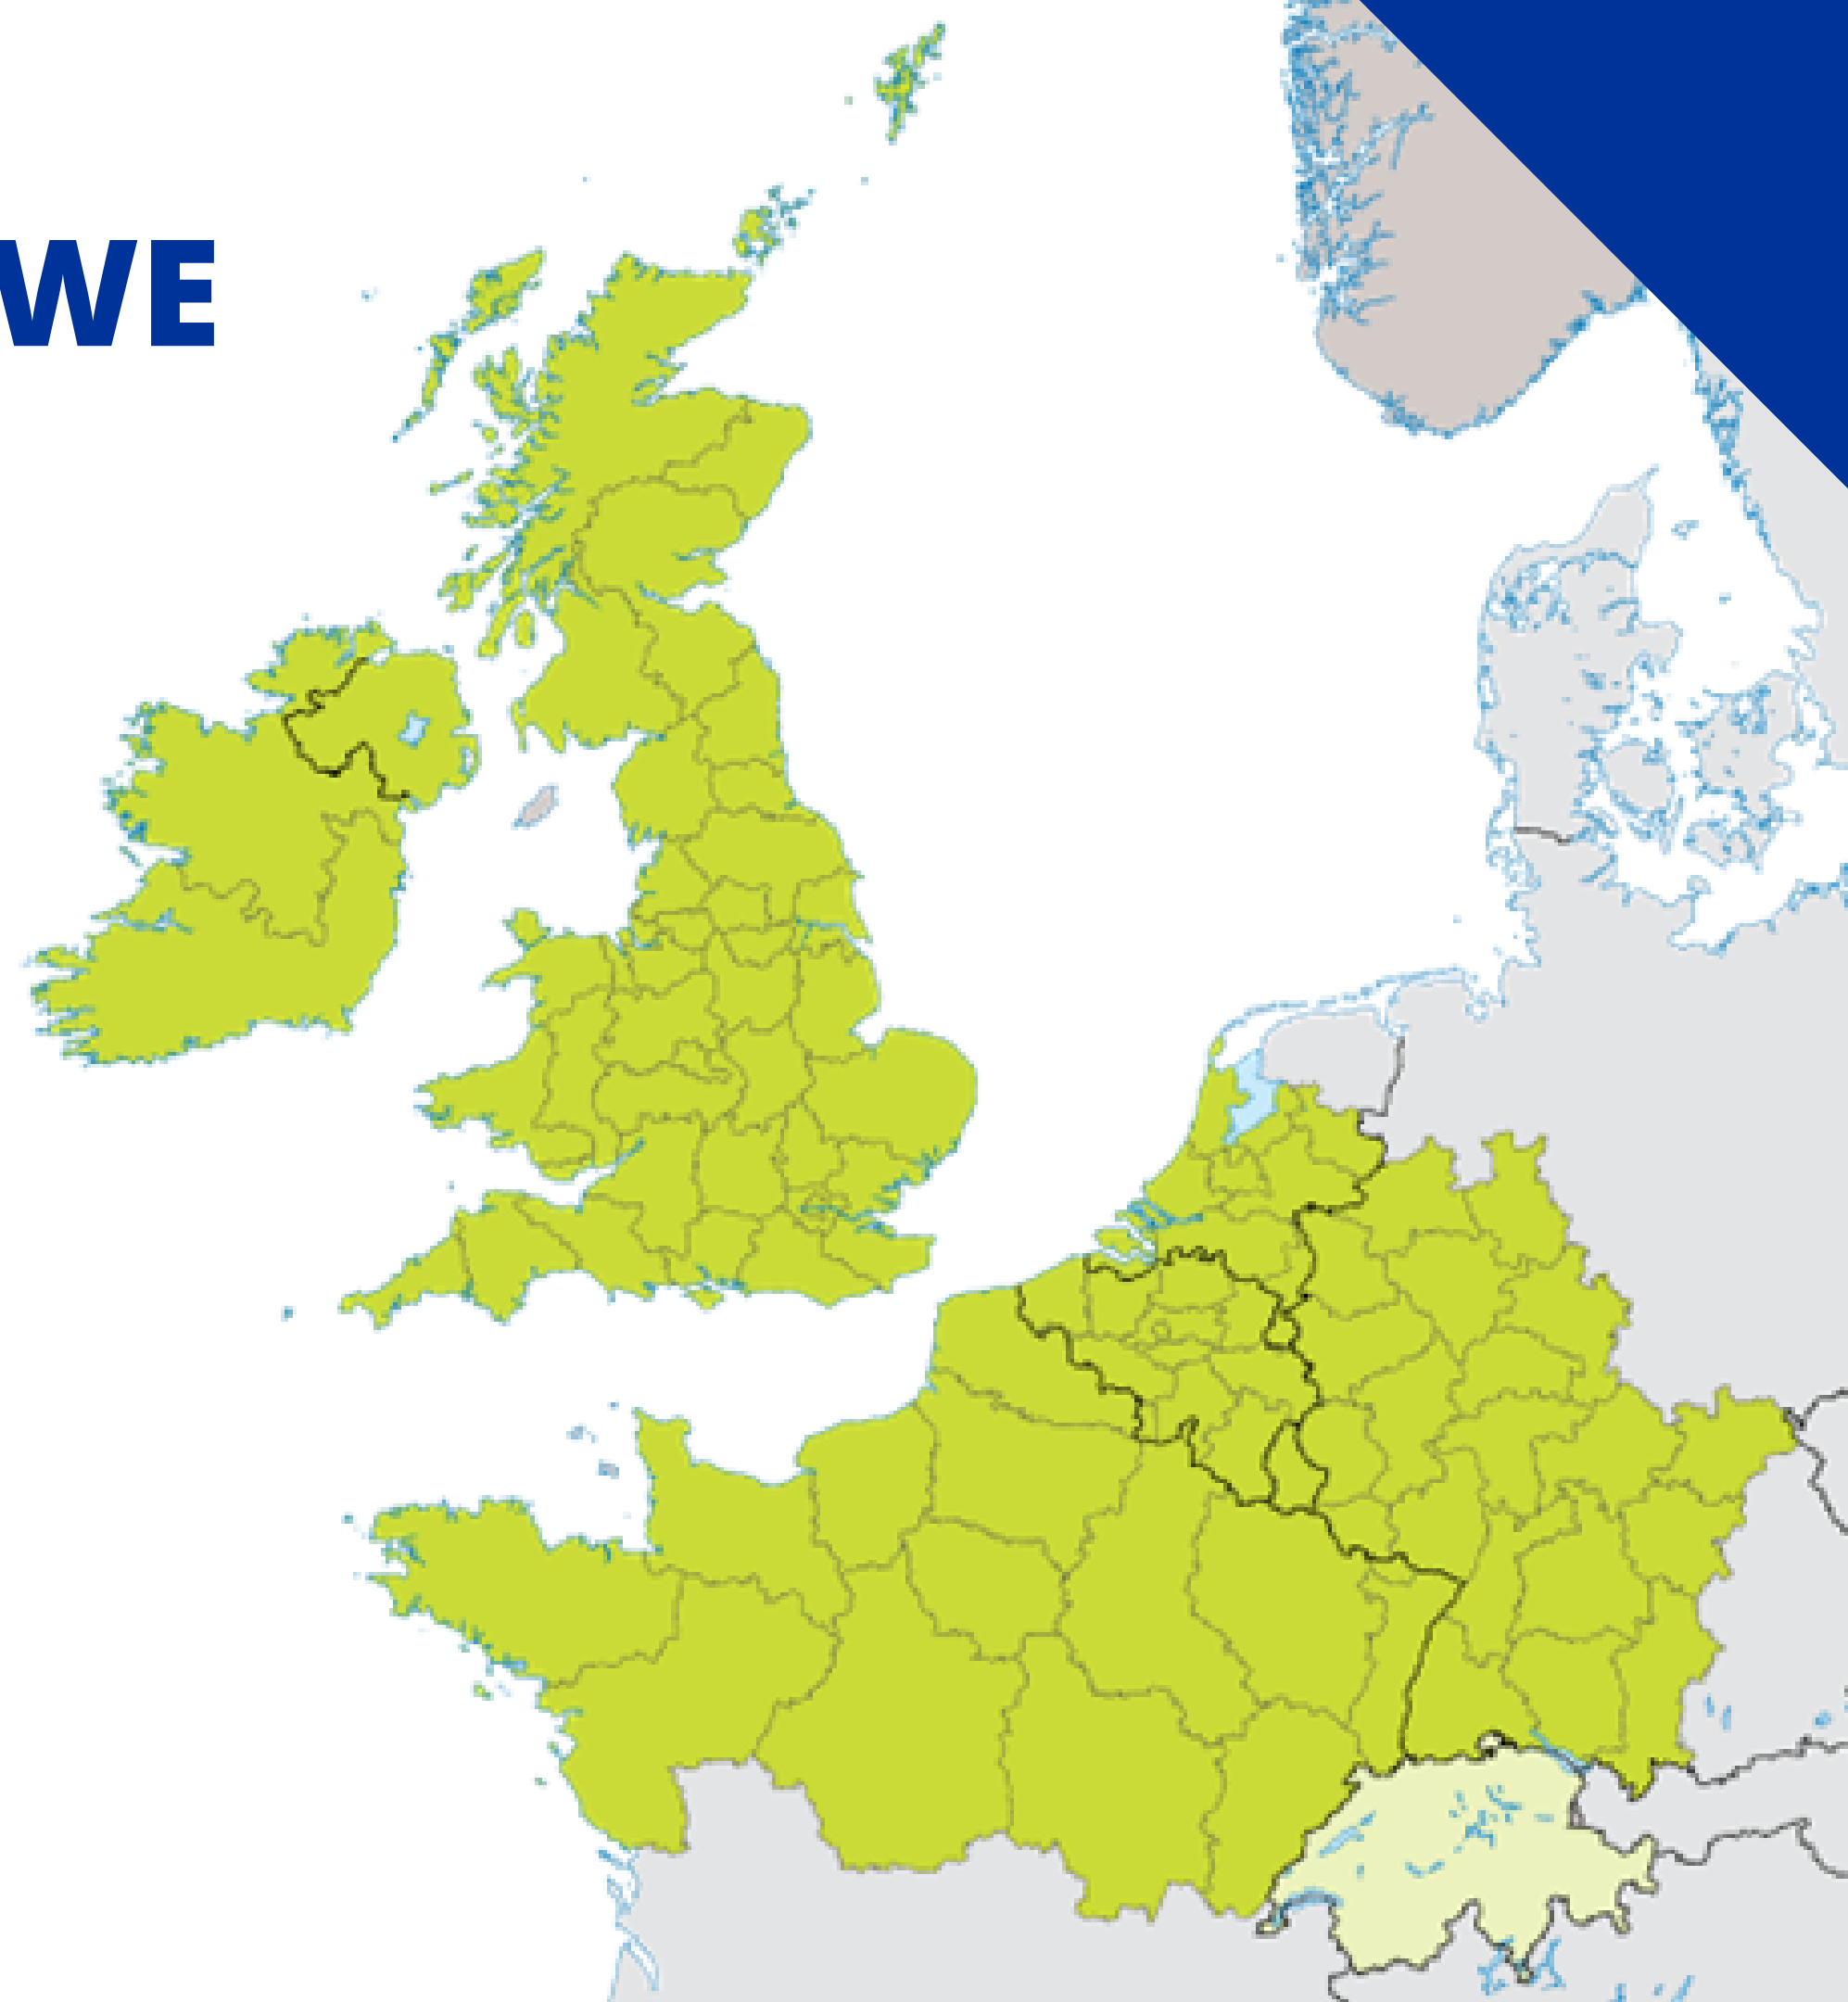

SMART-SPACE

1st April 2021

Mathieu Mori,
Programme Director

Towards a low carbon economy by 2050

- Key targets for 2030:
 - At least **40% (55%?)** cuts in greenhouse gas emissions (from 1990 levels)
 - At least **32%** share for renewable energy
 - At least **32.5%** improvement in energy efficiency

EU Energy efficiency targets

Primary energy consumption in the EU, distance to 2020 and 2030 targets

Challenges in the NWE programme area

- EU cooperation areas
- Other cooperation areas

Source: © EuroGeographics Association

Smart-Space's contribution to NWE

- Creation of a **methodology to engage stakeholders** and users of the public space in the design of a smart light system.
- Development of a **framework for a smart lighting system** and the functional requirements.
- Creation of a **SMART-SPACE Knowledge Center** for NWE cities and light experts.
- **4 pilot cities** (Tipperary, Middelburg, Sint-Niklaas and Oostende) with lamp posts, communication devices and sensor platforms.
- A **transition roadmap and accompanying implementation toolbox** will be produced to maximise the impact and to stimulate the roll-out of smart light systems in the NWE region.

Thematic orientation 2021-2027

New programme area 2021-2027

The NWE Programme area in 2021-2027 (as of March 2021)

- Regions already present in 2014-2020
- New regions joining in 2021-2027

Future Programme Timeline