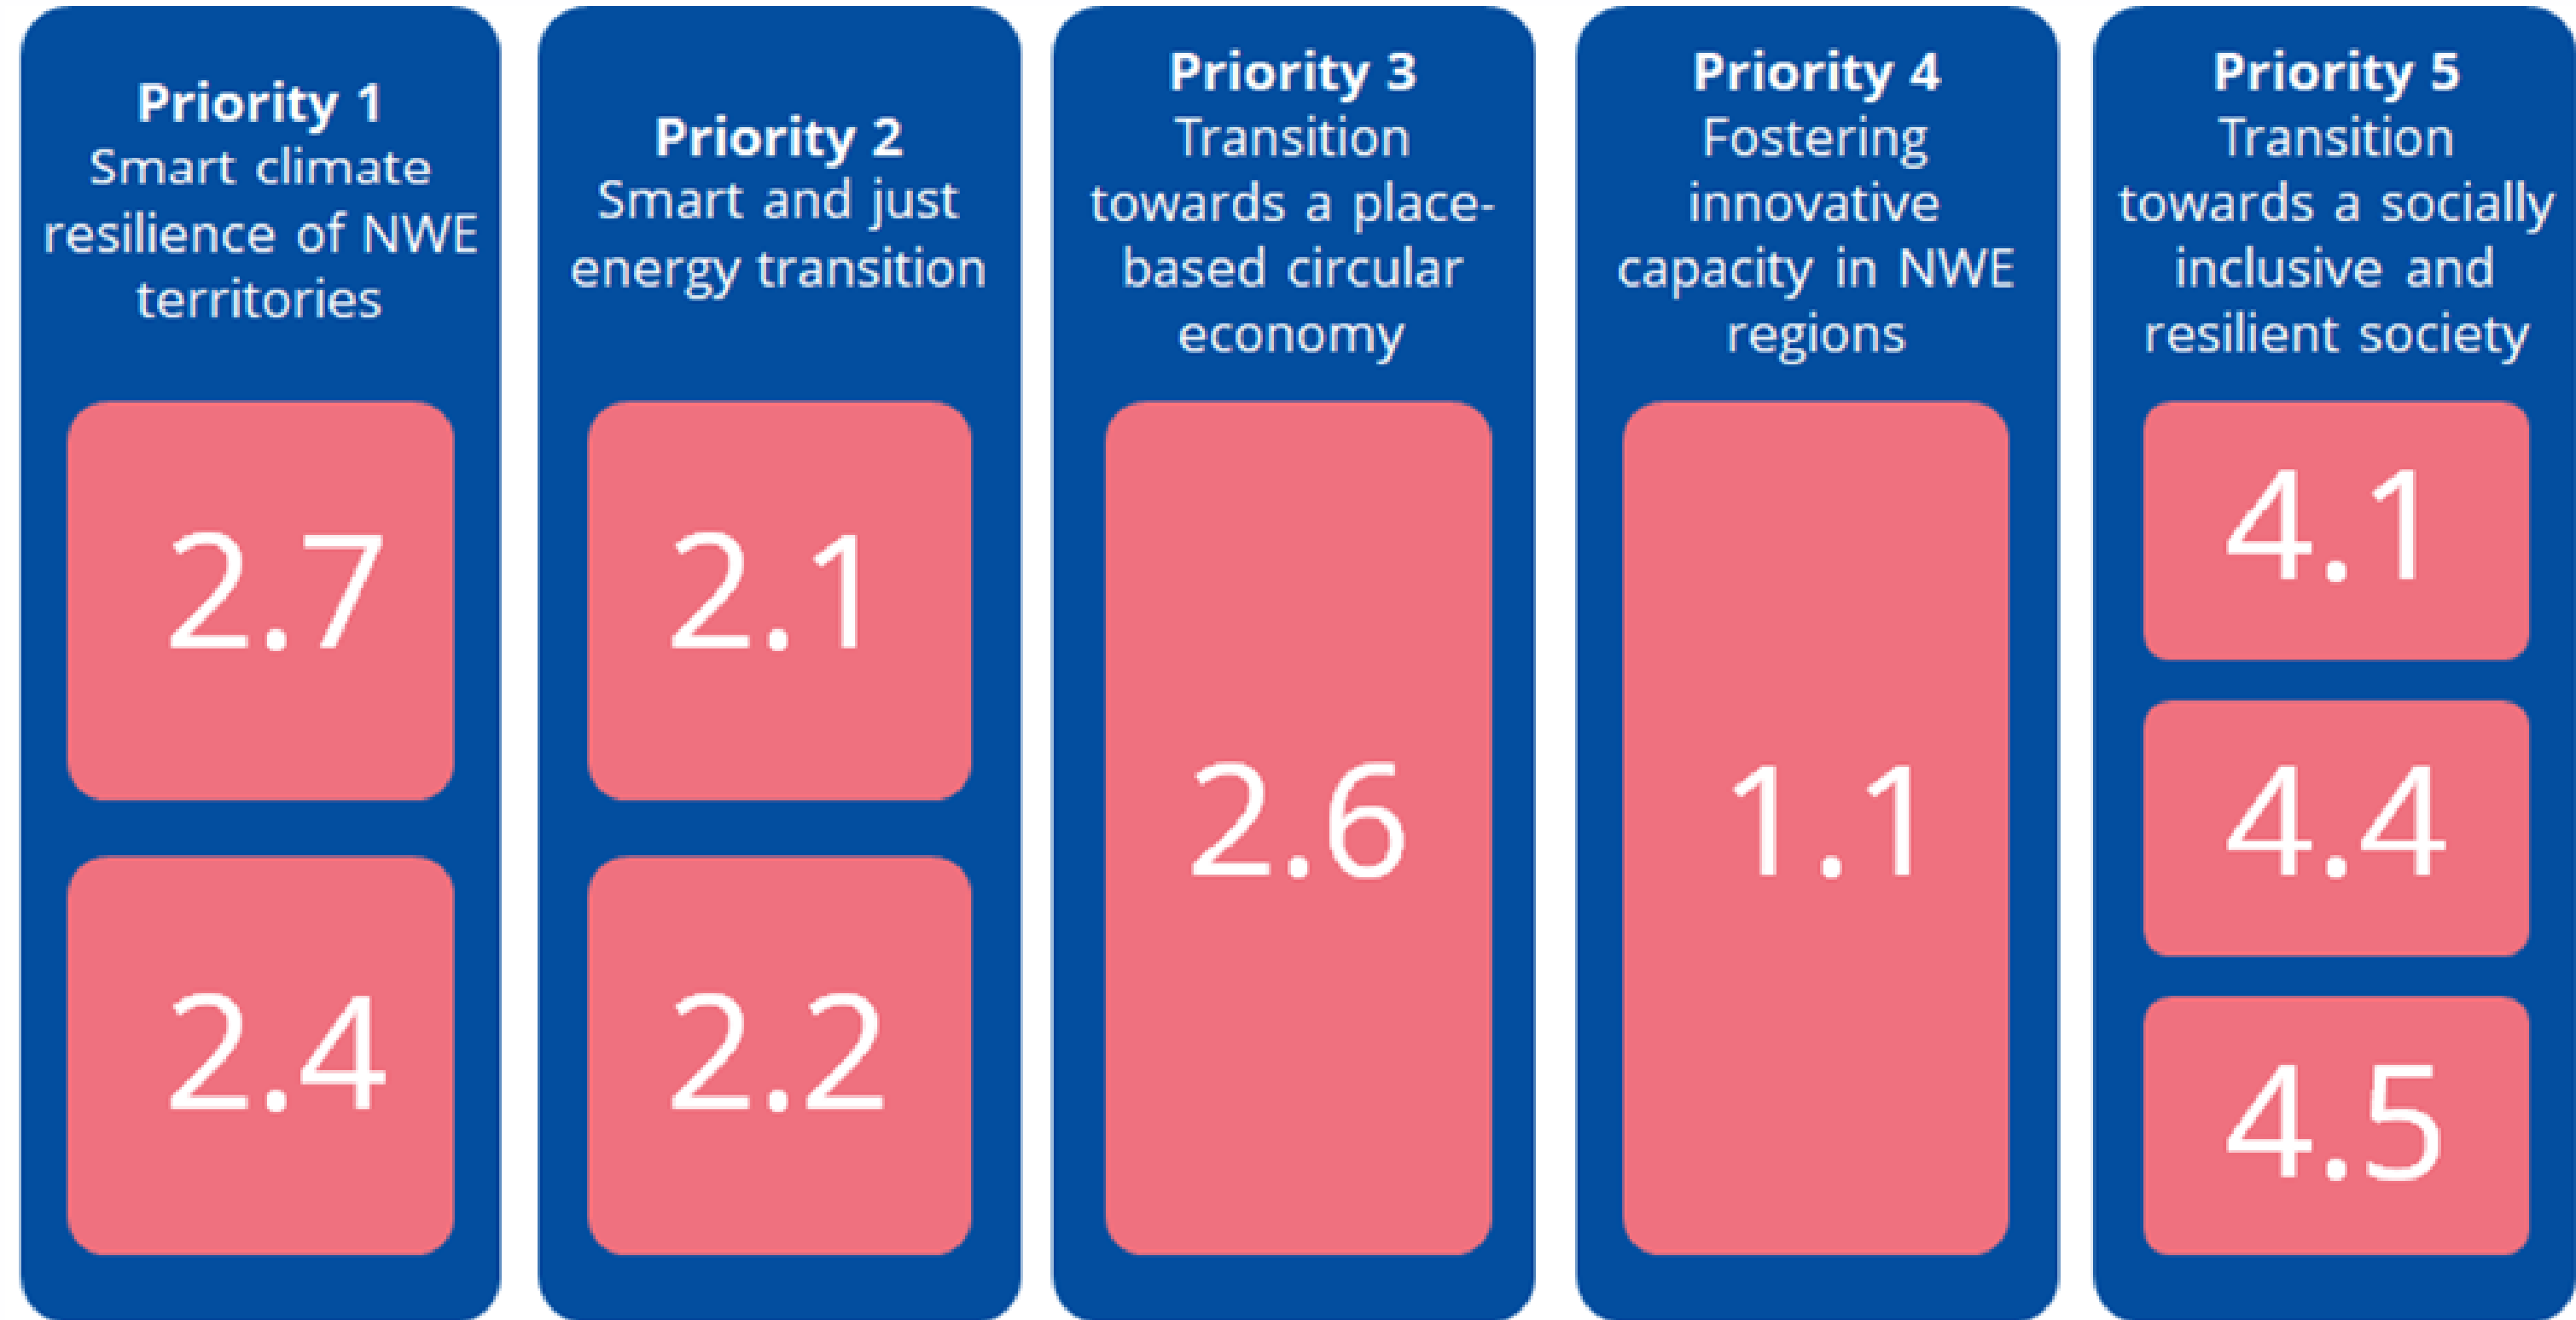

SMART-SPACE

1st April 2021

Mathieu Mori,
Programme Director

Towards a low carbon economy by 2050

- Key targets for 2030:
 - At least **40% (55%?)** cuts in greenhouse gas emissions (from 1990 levels)
 - At least **32%** share for renewable energy
 - At least **32.5%** improvement in energy efficiency

EU Energy efficiency targets

Primary energy consumption in the EU, distance to 2020 and 2030 targets

Challenges in the NWE programme area

- EU cooperation areas
- Other cooperation areas

Source: © EuroGeographics Association

Smart-Space's contribution to NWE

- Creation of a **methodology to engage stakeholders** and users of the public space in the design of a smart light system.
- Development of a **framework for a smart lighting system** and the functional requirements.
- Creation of a **SMART-SPACE Knowledge Center** for NWE cities and light experts.
- **4 pilot cities** (Tipperary, Middelburg, Sint-Niklaas and Oostende) with lamp posts, communication devices and sensor platforms.
- A **transition roadmap and accompanying implementation toolbox** will be produced to maximise the impact and to stimulate the roll-out of smart light systems in the NWE region.

Thematic orientation 2021-2027

New programme area 2021-2027

The NWE Programme area in 2021-2027 (as of March 2021)

- Regions already present in 2014-2020
- New regions joining in 2021-2027

Future Programme Timeline