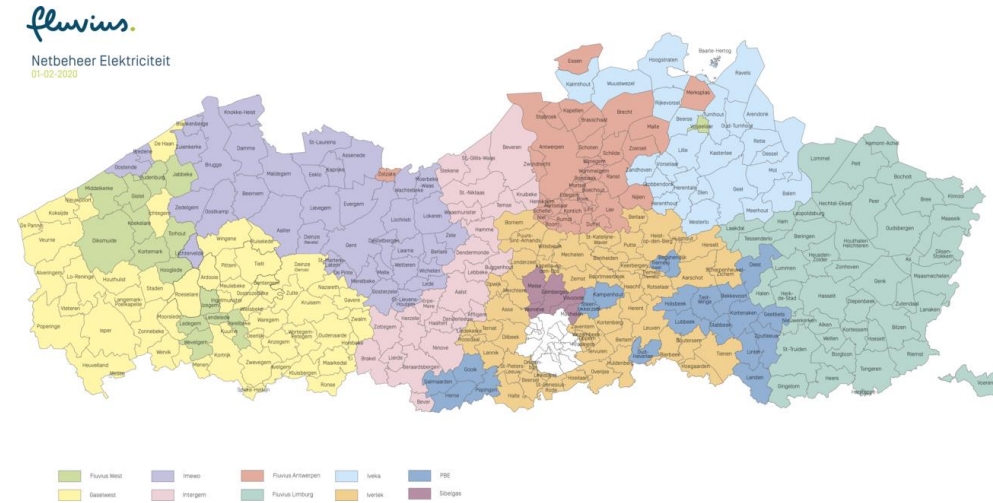

Presentation Webinar Smart Space

*Led & Connected lighting
The approach in Flanders*

1st april 2021

fluvius.

Who is Fluvius?

1,2 million luminaires

Evolution Public Lighting

Project Light As A Service