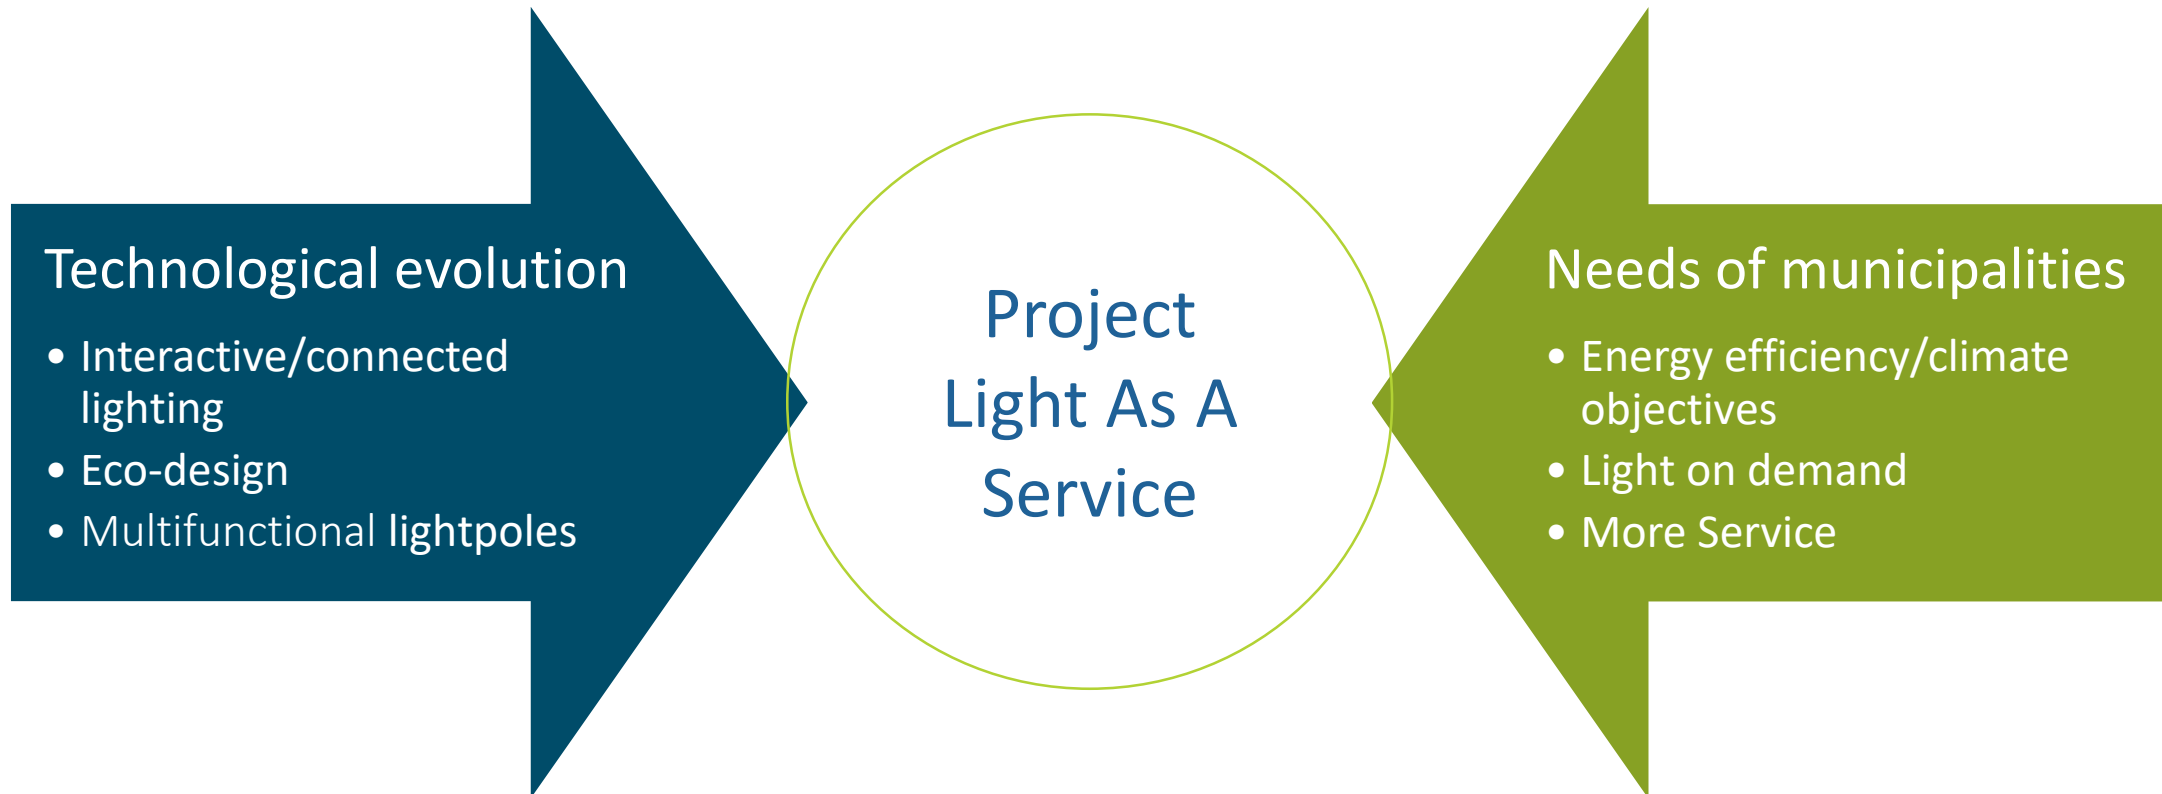

Presentation Webinar Smart Space

*Led & Connected lighting
The approach in Flanders*

1st april 2021

fluvius.

Who is Fluvius?

1,2 million luminaires

Evolution Public Lighting

Project Light As A Service

Transformation of public lighting in Flanders – 100 % ledification in 2030

Gradual evolution interactive/connected lighting

Optional financing via distribution grid operator (89%)

Clear responsibilities Municipality and Fluvius

Structured approach

In consultation with all stakeholders

From Vision towards Implementation

Technological Evolution

Principle Interactive/ Connected Lighting via communication module and light management system