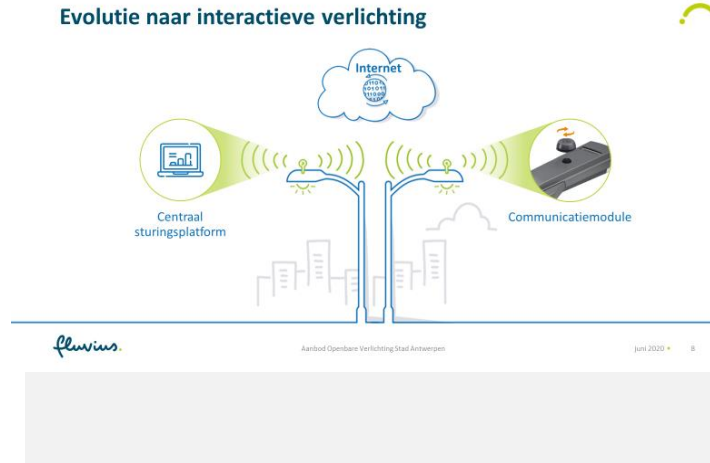

Structured approach

In consultation with all stakeholders

From Vision towards Implementation

Technological Evolution

Principle Interactive/ Connected Lighting via communication module and light management system

Enhanced possibilities turning on and off, dimming street lighting

In relation to safety standards & environment

Enhanced Asset Management (e.g. maintenance)

Use of lightpoles for Smart City Projects

Periodical Reporting – State of Affairs