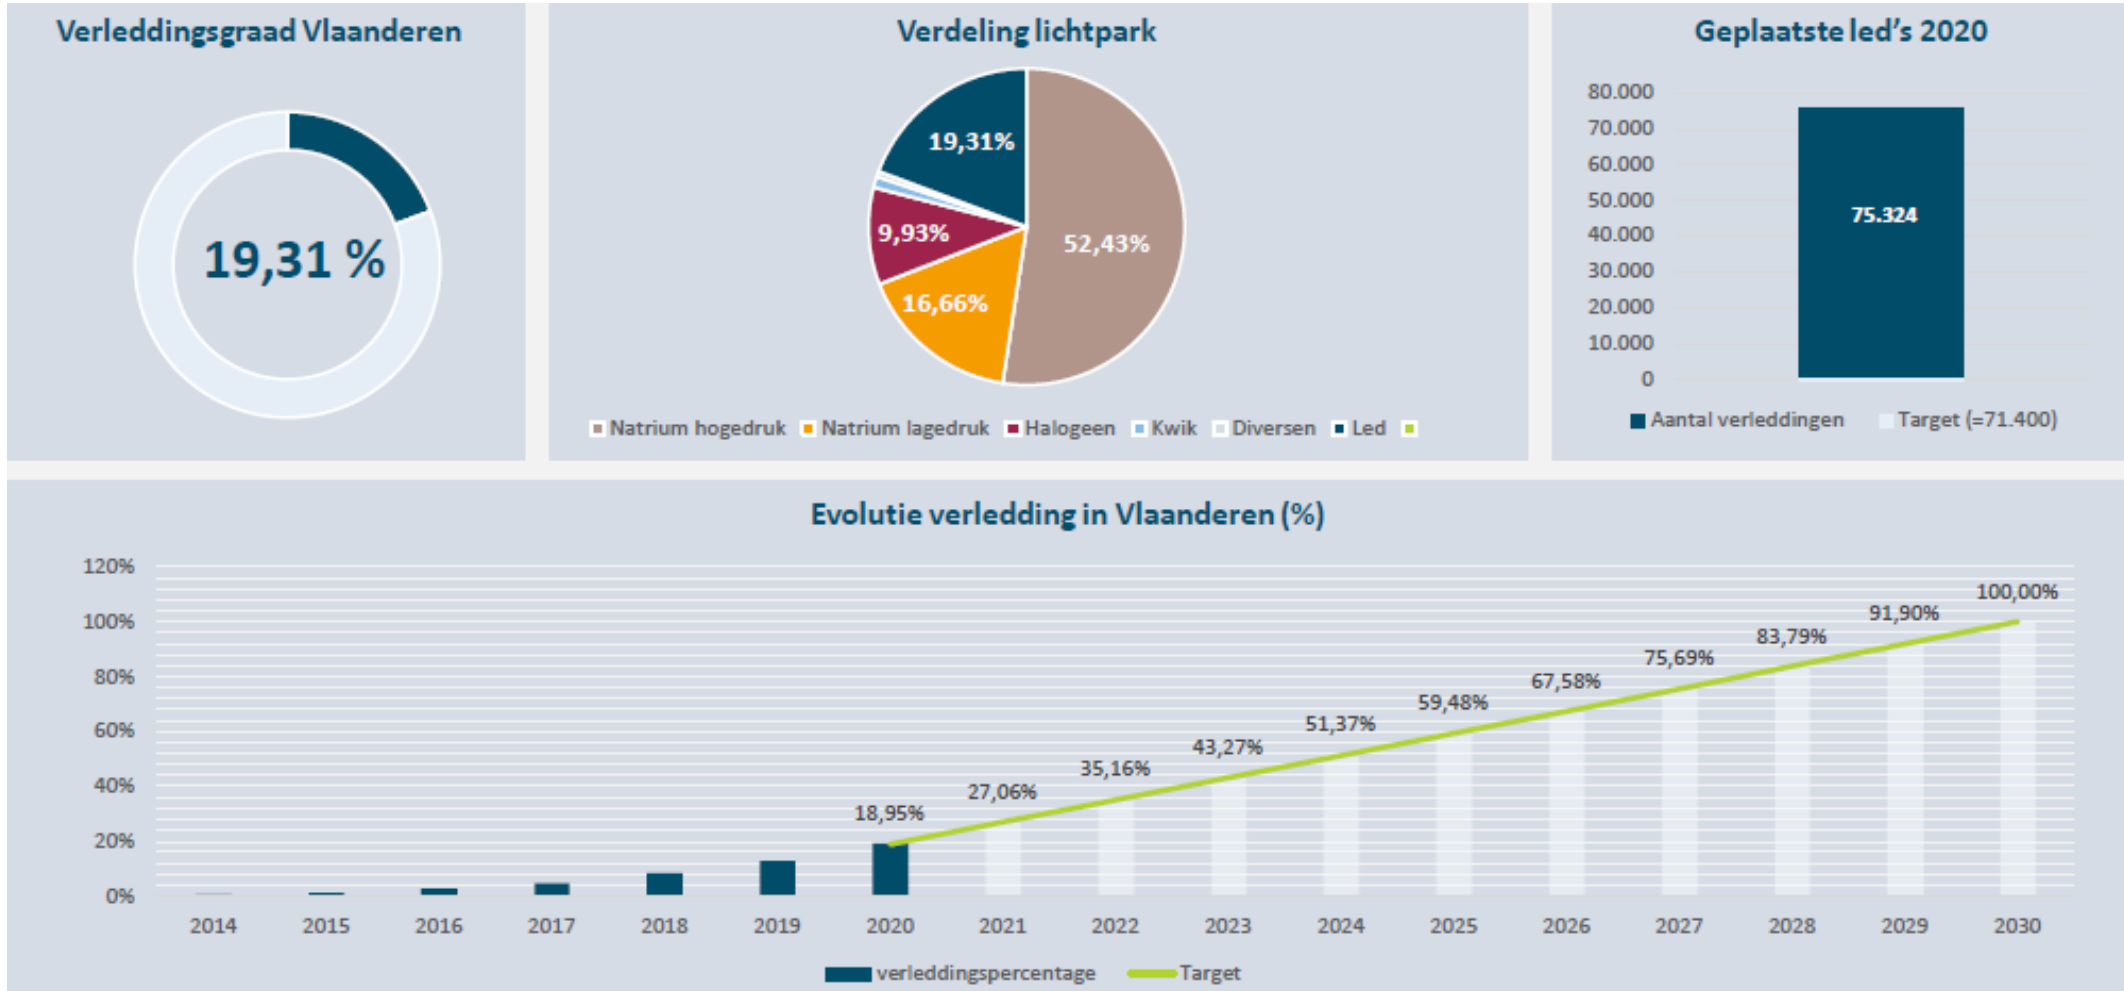

Structured approach

In consultation with all stakeholders

From Vision towards Implementation

Technological Evolution

Principle Interactive/ Connected Lighting via communication module and light management system

Enhanced possibilities turning on and off, dimming street lighting

In relation to safety standards & environment

Enhanced Asset Management (e.g. maintenance)

Use of lightpoles for Smart City Projects

Periodical Reporting – State of Affairs