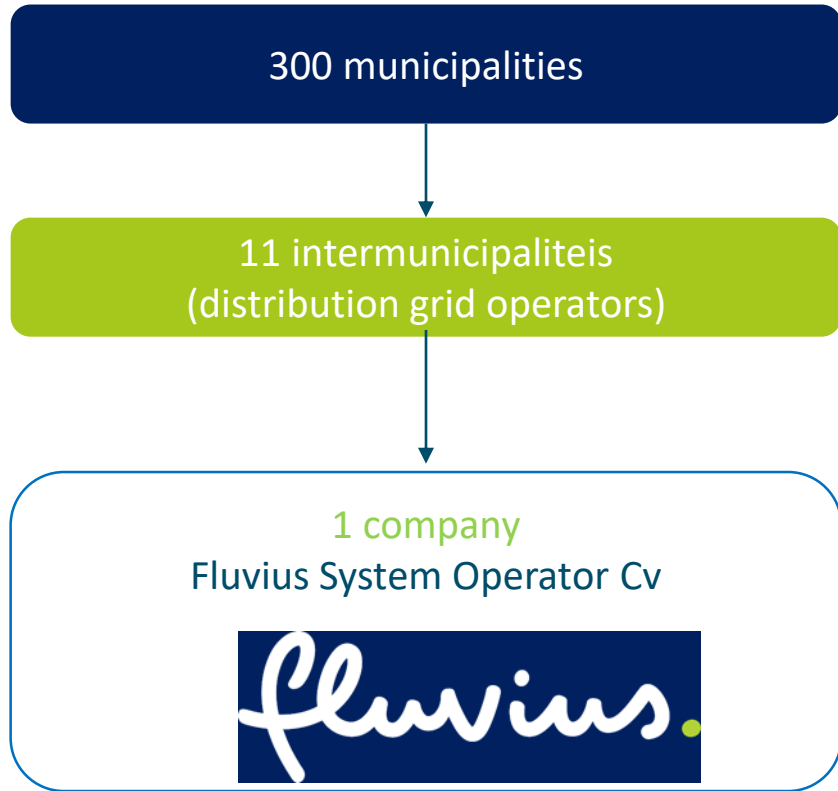

Who is Fluvius?

1,2 million luminaires