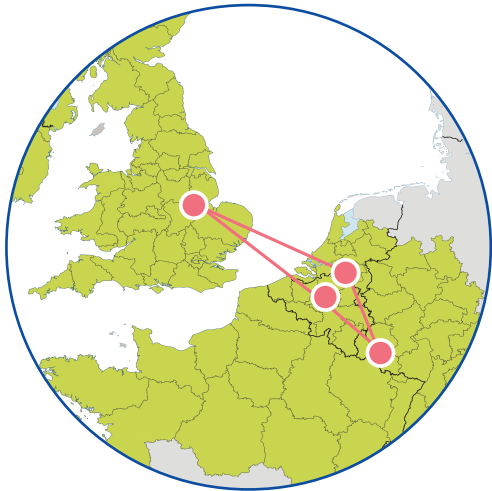

Strategic locations across North-West Europe

With 4 regional field labs, you can experience working with cobots first hand. These field labs showcase new technologies, tailored to your own needs. Our qualified business experts help you develop and build your own business case.

Interreg North-West Europe

COTEMACO

European Regional Development Fund

Increase your competitiveness through the efficient collaboration of man & machine

<http://nweurope.eu/cotemaco>

<http://nweurope.eu/cotemaco>